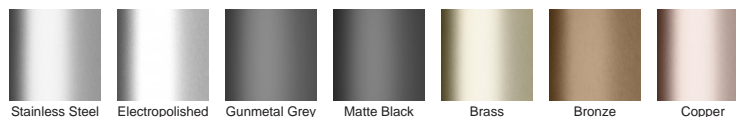

Please note that our TR grates have a non finished finish.

Please be aware that depending on the installation environment, for a pool installation or close to a surf beach, you may need to have your stainless steel grates electropolished.

**Code** 100TRi20MTL

**Range** 100

**Grate Style** TR

**Category** Made-to-Length

**Channel Material** Stainless Steel

**Steel Grade** 316

### STORMTECH COLOUR FINISHES

Electroplate finishes subject to natural variation with time and local environment. Factors such as pools/surf beaches may require electropolishing. Contact us for suitability.