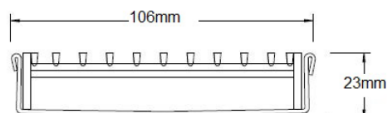

Grates longer than 1500mm supplied in sections. Tile Inserts longer than 1200mm supplied in sections. Channels over 3000mm supplied in sections with joiner. +/-2mm tolerance on dimensions.

PRODUCT APPLICATIONS

Bathroom Drainage	Hospitality Drainage
Aged / Health Care Drainage	Paved Area Drainage
Balcony Drainage	Shower Drainage
Commercial Drainage	Multi-Residential Drainage
Courtyard / Patio Drainage	Special Needs Drainage
Pool and Spa Area Drainage	Threshold Drainage

Copyright © Stormtech Pty Ltd. Patent 733361. Drawings not to scale, please use dimensions shown. Downloaded 21/05/2026 (please check for updates)

Visit stormtech.com.au
for tools + inspiration.

Phone **1300 653 403**

Email info@stormtech.com.au