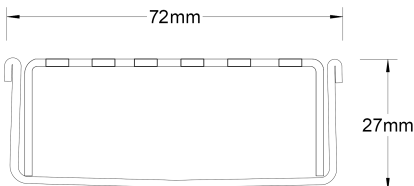

Steel Grade 316

Grates longer than 1500mm supplied in sections. Tile Inserts longer than 1200mm supplied in sections. Channels over 3000mm supplied in sections with joiner. +/-2mm tolerance on dimensions.

Stormtech Modular Kits are supplied with grate and oversized channel to be cut down on site. One piece channel comes with pre punched spigot with outlet extender (kits up to 2000mm long). Oversized channel enables choice of outlet positions: centre, end or wherever preferred. Kits over 2000mm long and kits requiring multiple outlets are supplied with outlet on joiner plate. All kits are supplied with 2x clip-on end caps.

...

SPECIFICATIONS + DIMENSIONS

Channel Width	72mm
Channel Depth	27mm
Length(s)	900mm 1000mm 1200mm 1500mm 1800mm 1900mm 2000mm
Outlet Size	DN50

STORMTECH COLOUR FINISHES

Electroplate finishes subject to natural variation with time and local environment. Factors such as pools/surf beaches may require electropolishing. Contact us for suitability.