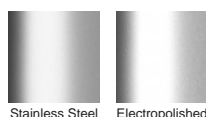

### STORMTECH COLOUR FINISHES

Electroplate finishes subject to natural variation with time and local environment. Factors such as pools/surf beaches may require electropolishing. Contact us for suitability.