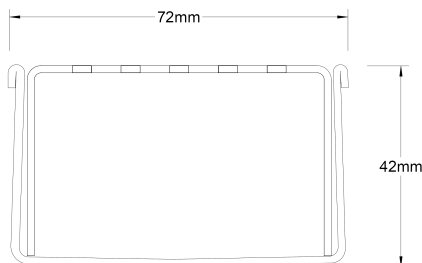

## Linear Drain

**Code** 65PSi40

**Range** 65

**Grate Style** PS

**Category** Modular Kits

**Channel Material** Stainless Steel

**Steel Grade** 316

Grates longer than 1500mm supplied in sections. Tile Inserts longer than 1200mm supplied in sections. Channels over 3000mm supplied in sections with joiner. +/-2mm tolerance on dimensions.

Stormtech Modular Kits are supplied with grate and oversized channel to be cut down on site. One piece channel comes with pre punched spigot with outlet extender (kits up to 2000mm long). Oversized channel enables choice of outlet positions: centre, end or wherever preferred. Kits over 2000mm long and kits requiring multiple outlets are supplied with outlet on joiner plate. All kits are supplied with 2x clip-on end caps.

### SPECIFICATIONS + DIMENSIONS

<b>Channel Width</b>	72mm
<b>Channel Depth</b>	42mm
<b>Length(s)</b>	900mm 1000mm 1200mm 1500mm 1800mm 1900mm 2000mm
<b>Outlet Size</b>	DN50