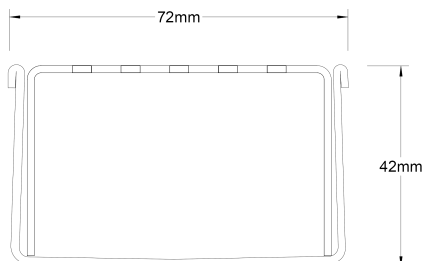

Steel Grade 316

Grates longer than 1500mm supplied in sections. Tile Inserts longer than 1200mm supplied in sections. Channels over 3000mm supplied in sections with joiner. +/-2mm tolerance on dimensions.

Stormtech Modular Kits are supplied with grate and oversized channel to be cut down on site. One piece channel comes with pre punched spigot with outlet extender (kits up to 2000mm long). Oversized channel enables choice of outlet positions: centre, end or wherever preferred. Kits over 2000mm long and kits requiring multiple outlets are supplied with outlet on joiner plate. All kits are supplied with 2x clip-on end caps.

Refer to AS3500 for outlet pipe sizes specific to your installation. (Grate/Channel Lengths Provided) 900mm/1500mm, 1000mm/1500mm, 1200mm/1800mm,...

SPECIFICATIONS + DIMENSIONS

Channel Width	72mm
Channel Depth	42mm
Length(s)	900mm 1000mm 1200mm 1500mm 1800mm 1900mm 2000mm
Outlet Size	DN50