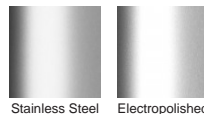

STORMTECH COLOUR FINISHES

Electroplate finishes subject to natural variation with time and local environment. Factors such as pools/surf beaches may require electropolishing. Contact us for suitability.

PRODUCT APPLICATIONS

Bathroom Drainage	Hospitality Drainage
Aged / Health Care Drainage	Paved Area Drainage
Balcony Drainage	Shower Drainage
Commercial Drainage	Multi-Residential Drainage
Courtyard / Patio Drainage	Special Needs Drainage
Pool and Spa Area Drainage	Threshold Drainage

Copyright © Stormtech Pty Ltd. Patent 733361. Drawings not to scale, please use dimensions shown. Downloaded 15/11/2024 (please check for updates)