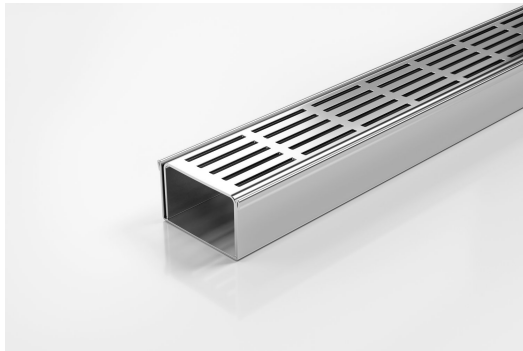

# 65PSi40

## Linear Drain

**Code** 65PSi40

**Range** 65

**Grate Style** PS

**Category** Modular Kits

**Channel Material** Stainless Steel

**Steel Grade** 316

Grates longer than 1500mm supplied in sections. Tile Inserts longer than 1200mm supplied in sections. Channels over 3000mm supplied in sections with joiner. +/-2mm tolerance on dimensions.

The 65PS40 is a Punched Slot grate design.

The 65PSi40 is a punched slot grate design. The 65PSi40 is a modular drainage kit with stainless steel grate(s), stainless steel drainage channel and fittings. It is size adjustable and will be assembled at the time of installation. All components are manufactured from 316 marine grade stainless steel.

Stormtech Modular Kits are supplied with grate and oversized channel to be cut down on site. One piece channel comes with pre punched spigot with outlet extender (kits up to 2000mm long). Oversized channel enables choice of outlet positions: centre, end or wherever preferred. Kits over 2000mm long and kits requiring multiple outlets are supplied with outlet on joiner plate. All kits are supplied with 2x clip-on end caps.