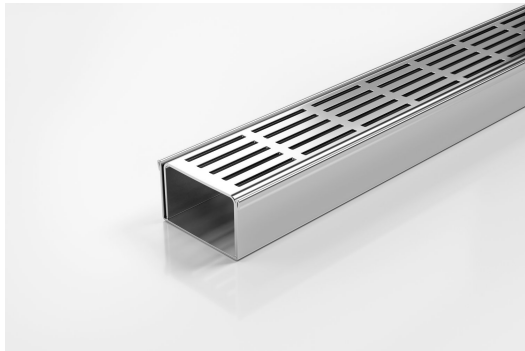

ARCHITECTURAL
GRATES + DRAINS

65PSi40

Linear Drain

Code 65PSi40

Range 65

Grate Style PS

Category Modular Kits

Channel Material Stainless Steel

Steel Grade 316

Grates longer than 1500mm supplied in sections. Tile Inserts longer than 1200mm supplied in sections. Channels over 3000mm supplied in sections with joiner. +/-2mm tolerance on dimensions.

The 65PS40 is a Punched Slot grate design.

The 65PSi40 is a punched slot grate design. The 65PSi40 is a modular drainage kit with stainless steel grate(s), stainless steel drainage channel and fittings. It is size adjustable and will be assembled at the time of installation. All components are manufactured from 316 marine grade stainless steel.

Stormtech Modular Kits are supplied with grate and oversized channel to be cut down on site. One piece channel comes with pre punched spigot with outlet extender (kits up to 2000mm long). Oversized channel enables choice of outlet positions: centre, end or wherever preferred. Kits over 2000mm long and kits requiring multiple outlets are supplied with outlet on joiner plate. All kits are supplied with 2x clip-on end caps.