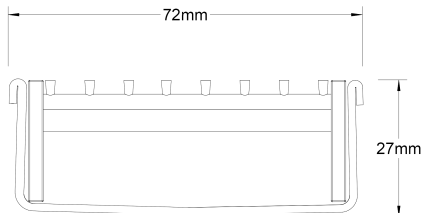

Stormtech Modular Kits are supplied with grate and oversized channel to be cut down on site. One piece channel comes with pre punched spigot with outlet extender (kits up to 2000mm long). Oversized channel enables choice of outlet positions: centre, end or wherever preferred. Kits over 2000mm long and kits requiring multiple outlets are supplied with outlet on joiner plate. All kits are supplied with 2x clip-on end caps.

Refer to AS3500 for outlet pipe sizes specific to your installation. (Grate/Channel Lengths Provided) 900mm/1500mm, 1000mm/1500mm, 1200mm/1800mm, 1500mm/2400mm, 1800mm/3000mm,...

Code 65TRi25

Range 65

Grate Style TR

Category Modular Kits

Channel Material Stainless Steel

Steel Grade 316

Grates longer than 1500mm supplied in sections. Tile Inserts longer than 1200mm supplied in sections. Channels over 3000mm supplied in sections with joiner. +/-2mm tolerance on dimensions.

SPECIFICATIONS + DIMENSIONS

Channel Width	72mm
Channel Depth	27mm
Length(s)	900mm 1000mm 1200mm 1500mm 1800mm 1900mm 2000mm
Outlet Size	DN50

STORMTECH COLOUR FINISHES

Electroplate finishes subject to natural variation with time and local environment. Factors such as pools/surf beaches may require electropolishing. Contact us for suitability.