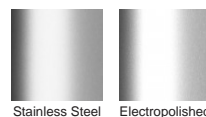

Category Modular Kits

Channel Material Stainless Steel

Steel Grade 316

Grates longer than 1500mm supplied in sections. Tile Inserts longer than 1200mm supplied in sections. Channels over 3000mm supplied in sections with joiner. +/-2mm tolerance on dimensions.

SPECIFICATIONS + DIMENSIONS

Channel Width	72mm
Channel Depth	27mm
Length(s)	900mm 1000mm 1200mm 1500mm 1800mm 1900mm 2000mm
Outlet Size	DN50

STORMTECH COLOUR FINISHES

Electroplate finishes subject to natural variation with time and local environment. Factors such as pools/surf beaches may require electropolishing. Contact us for suitability.