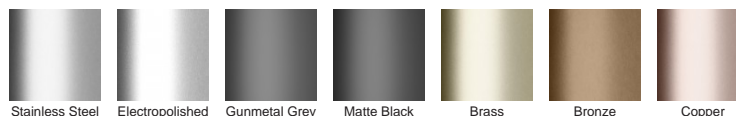

The grate(s) are manufactured from 316 marine grade stainless steel and the channel and fittings from uPVC.

Please note that our TR grates have a non finished finish.

Kits longer than 3000mm are available on request.

Code 65TRG25

Range 65

Grate Style TR

Category Modular Kits

Channel Material uPVC

Steel Grade 316

Grates longer than 1500mm supplied in sections. Tile Inserts longer than 1200mm supplied in sections. Channels over 3000mm supplied in sections with joiner. +/-2mm tolerance on dimensions.

STORMTECH COLOUR FINISHES

Electroplate finishes subject to natural variation with time and local environment. Factors such as pools/surf beaches may require electropolishing. Contact us for suitability.