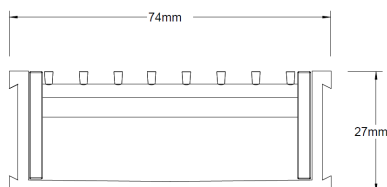

Code 65TRG25

Range 65

Grate Style TR

Category Modular Kits

Channel Material uPVC

Steel Grade 316

Grates longer than 1500mm supplied in sections. Tile Inserts longer than 1200mm supplied in sections. Channels over 3000mm supplied in sections with joiner. +/-2mm tolerance on dimensions.

SPECIFICATIONS + DIMENSIONS

| | |
|----------------------|--|
| Channel Width | 74mm |
| Channel Depth | 27mm |
| Length(s) | 900mm 1000mm 1200mm 1500mm 1800mm 1900mm 2000mm 2100mm 2200mm 2400mm 2500mm 2700mm 3000mm |
| Outlet Size | DN40, DN50 |