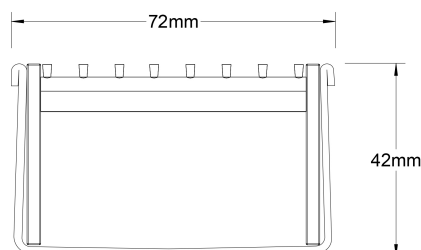

Steel Grade 316

Grates longer than 1500mm supplied in sections. Tile Inserts longer than 1200mm supplied in sections. Channels over 3000mm supplied in sections with joiner. +/-2mm tolerance on dimensions.

### SPECIFICATIONS + DIMENSIONS

Channel Width	72mm
Channel Depth	42mm
Length(s)	As Required
Outlet Size	DN40, DN50, DN65