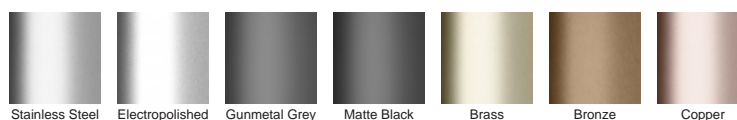

### STORMTECH COLOUR FINISHES

Electroplate finishes subject to natural variation with time and local environment. Factors such as pools/surf beaches may require electropolishing. Contact us for suitability.