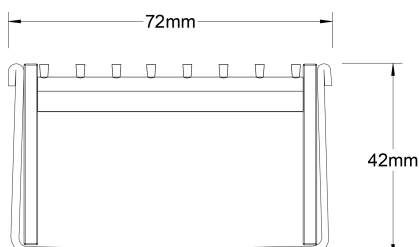

Steel Grade 316

Grates longer than 1500mm supplied in sections. Tile Inserts longer than 1200mm supplied in sections. Channels over 3000mm supplied in sections with joiner. +/-2mm tolerance on dimensions.

### SPECIFICATIONS + DIMENSIONS

Channel Width	72mm
Channel Depth	42mm
Length(s)	As Required
Outlet Size	DN40, DN50, DN65