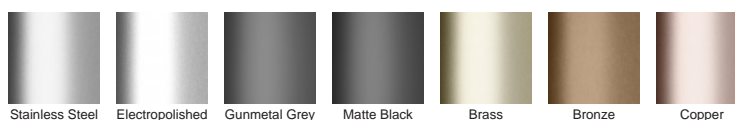

### STORMTECH COLOUR FINISHES

Electroplate finishes subject to natural variation with time and local environment. Factors such as pools/surf beaches may require electropolishing. Contact us for suitability.