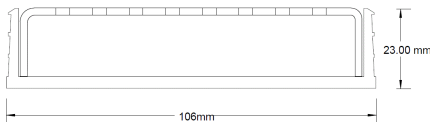

**Code** 100PPSG20

**Range** 100

**Grate Style** PPS

**Category** Modular Kits

**Channel Material** uPVC

**Steel Grade** 316

Grates longer than 1500mm supplied in sections. Tile Inserts longer than 1200mm supplied in sections. Channels over 3000mm supplied in sections with joiner. +/-2mm tolerance on dimensions.

### SPECIFICATIONS + DIMENSIONS

<b>Channel Width</b>	106mm						
<b>Channel Depth</b>	23mm						
<b>Length(s)</b>	900mm	1000mm	1200mm	1500mm	1800mm	1900mm	2000mm
					2100mm	2200mm	2400mm
						2500mm	2700mm
							3000mm
<b>Outlet Size</b>	DN80, DN100						