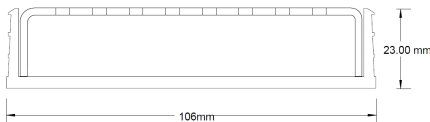

Grates longer than 1500mm supplied in sections. Tile Inserts longer than 1200mm supplied in sections. Channels over 3000mm supplied in sections with joiner. +/-2mm tolerance on dimensions.