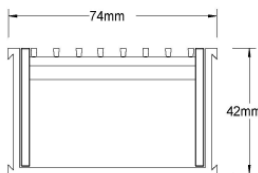

**Grate Style** TR

**Category** Modular Kits

**Channel Material** uPVC

**Steel Grade** 316

Grates longer than 1500mm supplied in sections. Tile Inserts longer than 1200mm supplied in sections. Channels over 3000mm supplied in sections with joiner. +/-2mm tolerance on dimensions.

### SPECIFICATIONS + DIMENSIONS

<b>Channel Width</b>	74mm												
<b>Channel Depth</b>	42mm												
<b>Length(s)</b>	900mm	1000mm	1200mm	1500mm	1800mm	1900mm	2000mm	2100mm	2200mm	2400mm	2500mm	2700mm	3000mm
<b>Outlet Size</b>	DN40, DN50												