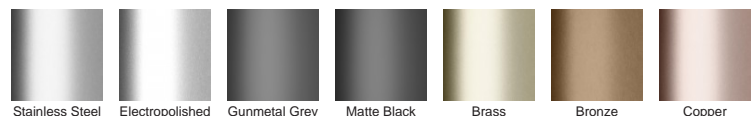

STORMTECH COLOUR FINISHES

Electroplate finishes subject to natural variation with time and local environment. Factors such as pools/surf beaches may require electropolishing. Contact us for suitability.

PRODUCT APPLICATIONS

Bathroom Drainage	Hospitality Drainage
Aged / Health Care Drainage	Paved Area Drainage
Balcony Drainage	Shower Drainage
Commercial Drainage	Multi-Residential Drainage
Courtyard / Patio Drainage	Special Needs Drainage
Pool and Spa Area Drainage	Threshold Drainage

Copyright © Stormtech Pty Ltd. Patent 733361. Drawings not to scale, please use dimensions shown.
Downloaded 11/06/2026 (please check for updates)

Visit stormtech.com.au
for tools + inspiration.

Phone **1300 653 403**

Email info@stormtech.com.au