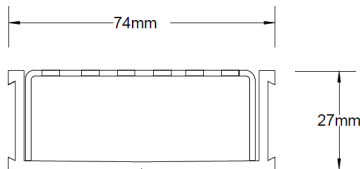

### SPECIFICATIONS + DIMENSIONS

|                      |  |
|----------------------|--|
| <b>Channel Width</b> | 74mm   |
| <b>Channel Depth</b> | 27mm   |
| <b>Length(s)</b>     | 900mm 1000mm 1200mm 1500mm<br>1800mm 2000mm 2200mm 2400mm<br>2700mm 3000mm |
| <b>Outlet Size</b>   | DN40, DN50   |

Grates longer than 1500mm supplied in sections. Tile Inserts longer than 1200mm supplied in sections. Channels over 3000mm supplied in sections with joiner. +/-2mm tolerance on dimensions.