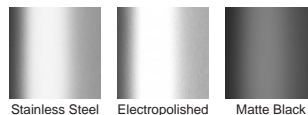

STORMTECH COLOUR FINISHES

Electroplate finishes subject to natural variation with time and local environment. Factors such as pools/surf beaches may require electropolishing. Contact us for suitability.