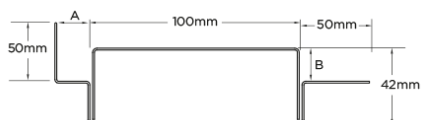

**Code** 100ARiMTLF

**Range** 100

**Grate Style** AR

**Category** Made-to-Length

**Channel Material** Stainless Steel

**Steel Grade** 316

### SPECIFICATIONS + DIMENSIONS

<b>Channel Width</b>	100mm
<b>Channel Depth</b>	42mm
<b>Length(s)</b>	As Required
<b>Outlet Size</b>	DN40, DN50, DN65, DN80, DN100

Grates longer than 1500mm supplied in sections. Tile Inserts longer than 1200mm supplied in sections. Channels over 3000mm supplied in sections with joiner. +/-2mm tolerance on dimensions.