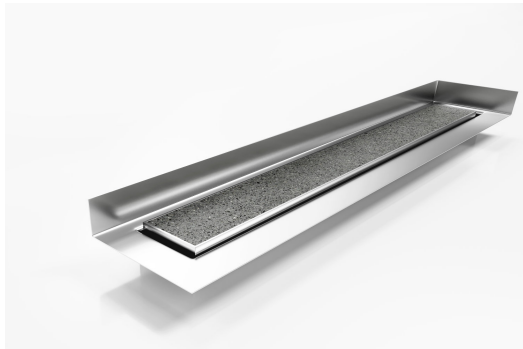

## Linear Drain with Tile Flange

The premium Tile Insert Drain, 100Ti featuring a custom channel with tile flange.

The F Series features a custom made flange for floor and walls combined with a choice of grate or tile insert from Stormtech's superb designer range.

Stormtech's range of architectural grates and drains with tile flanges are designed to solve the complexities of today's building requirements

Custom made to suit your range requirements; including custom built flange ledge to suit your tile depth, outlet size and channel position.