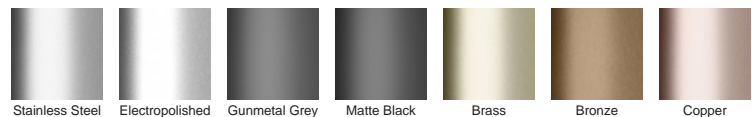

**Code** 100TiIMTLF

**Range** 100

**Grate Style** Ti

**Category** Made-to-Length

**Channel Material** Stainless Steel

**Steel Grade** 316

### STORMTECH COLOUR FINISHES

Electroplate finishes subject to natural variation with time and local environment. Factors such as pools/surf beaches may require electropolishing. Contact us for suitability.