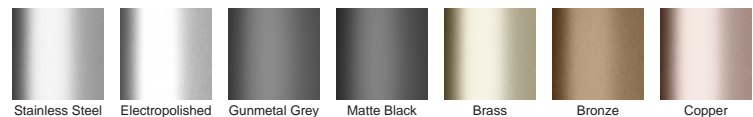

Electroplate finishes subject to natural variation with time and local environment. Factors such as pools/surf beaches may require electropolishing. Contact us for suitability.

PRODUCT APPLICATIONS

Bathroom Drainage	Hospitality Drainage
Aged / Health Care Drainage	Paved Area Drainage
Balcony Drainage	Shower Drainage
Commercial Drainage	Multi-Residential Drainage
Courtyard / Patio Drainage	Special Needs Drainage
Pool and Spa Area Drainage	Threshold Drainage

Copyright © Stormtech Pty Ltd. Patent 733361. Drawings not to scale, please use dimensions shown.
Downloaded 11/06/2026 (please check for updates)

Visit stormtech.com.au
for tools + inspiration.

Phone **1300 653 403**

Email info@stormtech.com.au