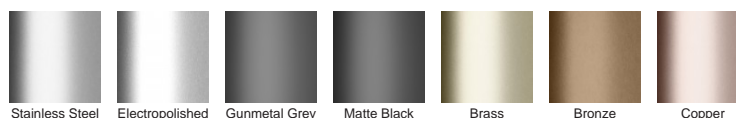

Electroplate finishes subject to natural variation with time and local environment. Factors such as pools/surf beaches may require electropolishing. Contact us for suitability.

PRODUCT APPLICATIONS

Bathroom Drainage	Hospitality Drainage
Aged / Health Care Drainage	Paved Area Drainage
Balcony Drainage	Shower Drainage
Commercial Drainage	Multi-Residential Drainage
Courtyard / Patio Drainage	Special Needs Drainage
Pool and Spa Area Drainage	Threshold Drainage

Copyright © Stormtech Pty Ltd. Patent 733361. Drawings not to scale, please use dimensions shown.
Downloaded 21/05/2026 (please check for updates)

Visit stormtech.com.au
for tools + inspiration.

Phone **1300 653 403**

Email info@stormtech.com.au