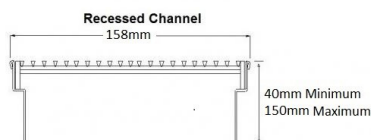

## Linear Drain

304 stainless steel grate and channel up to 125mm wide and custom channel depth.

Depth between 42mm and 100mm for a Recessed Channel.

Depth between 22mm and 135mm for a U shape Channel.

Available with a 3mm wire x 5mm gap, 5mm wire x 5mm gap, 5mm wire x 5mm gap GRATE GRIP slip resistant dimple finish and 2mm wire x 2.5mm gap grates

**Range** Custom Fabrication

**Grate Style** CR

**Category** Custom Made

**Channel Material** Stainless Steel

**Steel Grade** 304

Grates longer than 1500mm supplied in sections. Tile Inserts longer than 1200mm supplied in sections. Channels over 3000mm supplied in sections with joiner. +/-2mm tolerance on dimensions.

### SPECIFICATIONS + DIMENSIONS

<b>Channel Width</b>	135mm
<b>Channel Depth</b>	22mm - 135mm
<b>Length(s)</b>	As Required
<b>Outlet Size</b>	DN40, DN50, DN65, DN80, DN100