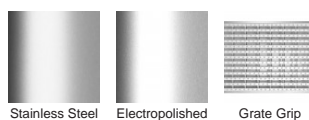

**Range** Custom Fabrication

**Grate Style** CR

**Category** Custom Made

**Channel Material** Stainless Steel

**Steel Grade** 304

Grates longer than 1500mm supplied in sections. Tile Inserts longer than 1200mm supplied in sections. Channels over 3000mm supplied in sections with joiner. +/-2mm tolerance on dimensions.

### STORMTECH COLOUR FINISHES

Electroplate finishes subject to natural variation with time and local environment. Factors such as pools/surf beaches may require electropolishing. Contact us for suitability.