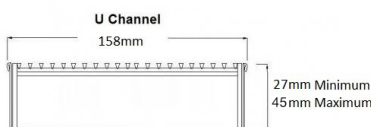

## Linear Drain

304 stainless steel grate and channel up to 125mm wide and custom channel depth.

Depth between 42mm and 100mm for a Recessed Channel.

Depth between 22mm and 135mm for a U shape Channel.

Available with a 3mm wire x 5mm gap, 5mm wire x 5mm gap, 5mm wire x 5mm gap GRATE GRIP slip resistant dimple finish and 2mm wire x 2.5mm gap grates

**Range** Custom Fabrication

**Grate Style** CR

**Category** Custom Made

**Channel Material** Stainless Steel

**Steel Grade** 304

Grates longer than 1500mm supplied in sections. Tile Inserts longer than 1200mm supplied in sections. Channels over 3000mm supplied in sections with joiner. +/-2mm tolerance on dimensions.

### SPECIFICATIONS + DIMENSIONS

<b>Channel Width</b>	135mm
<b>Channel Depth</b>	22mm - 135mm
<b>Length(s)</b>	As Required
<b>Outlet Size</b>	DN40, DN50, DN65, DN80, DN100