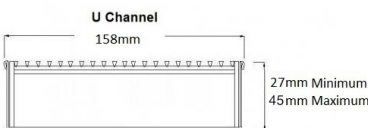

### SPECIFICATIONS + DIMENSIONS

<b>Channel Width</b>	135mm
<b>Channel Depth</b>	27mm - 135mm
<b>Length(s)</b>	As Required
<b>Outlet Size</b>	DN40, DN50, DN65, DN80, DN100

Copyright © Stormtech Pty Ltd. Patent 733361. Drawings not to scale, please use dimensions shown. Downloaded 11/06/2026 (please check for updates)

Grates longer than 1500mm supplied in sections. Tile Inserts longer than 1200mm supplied in sections. Channels over 3000mm supplied in sections with joiner. +/-2mm tolerance on dimensions.