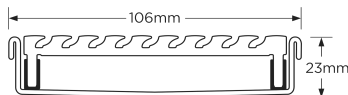

Grates longer than 1500mm supplied in sections. Tile Inserts longer than 1200mm supplied in sections. Channels over 3000mm supplied in sections with joiner. +/-2mm tolerance on dimensions.

PRODUCT APPLICATIONS

Bathroom Drainage	Hospitality Drainage
Aged / Health Care Drainage	Shower Drainage
Balcony Drainage	Multi-Residential Drainage
Commercial Drainage	Special Needs Drainage
Courtyard / Patio Drainage	Threshold Drainage
Pool and Spa Area Drainage	Suspended Slab Drainage

Copyright © Stormtech Pty Ltd. Patent 733361. Drawings not to scale, please use dimensions shown.
Downloaded 11/06/2026 (please check for updates)