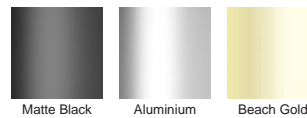

STORMTECH COLOUR FINISHES

Electroplate finishes subject to natural variation with time and local environment. Factors such as pools/surf beaches may require electropolishing. Contact us for suitability.